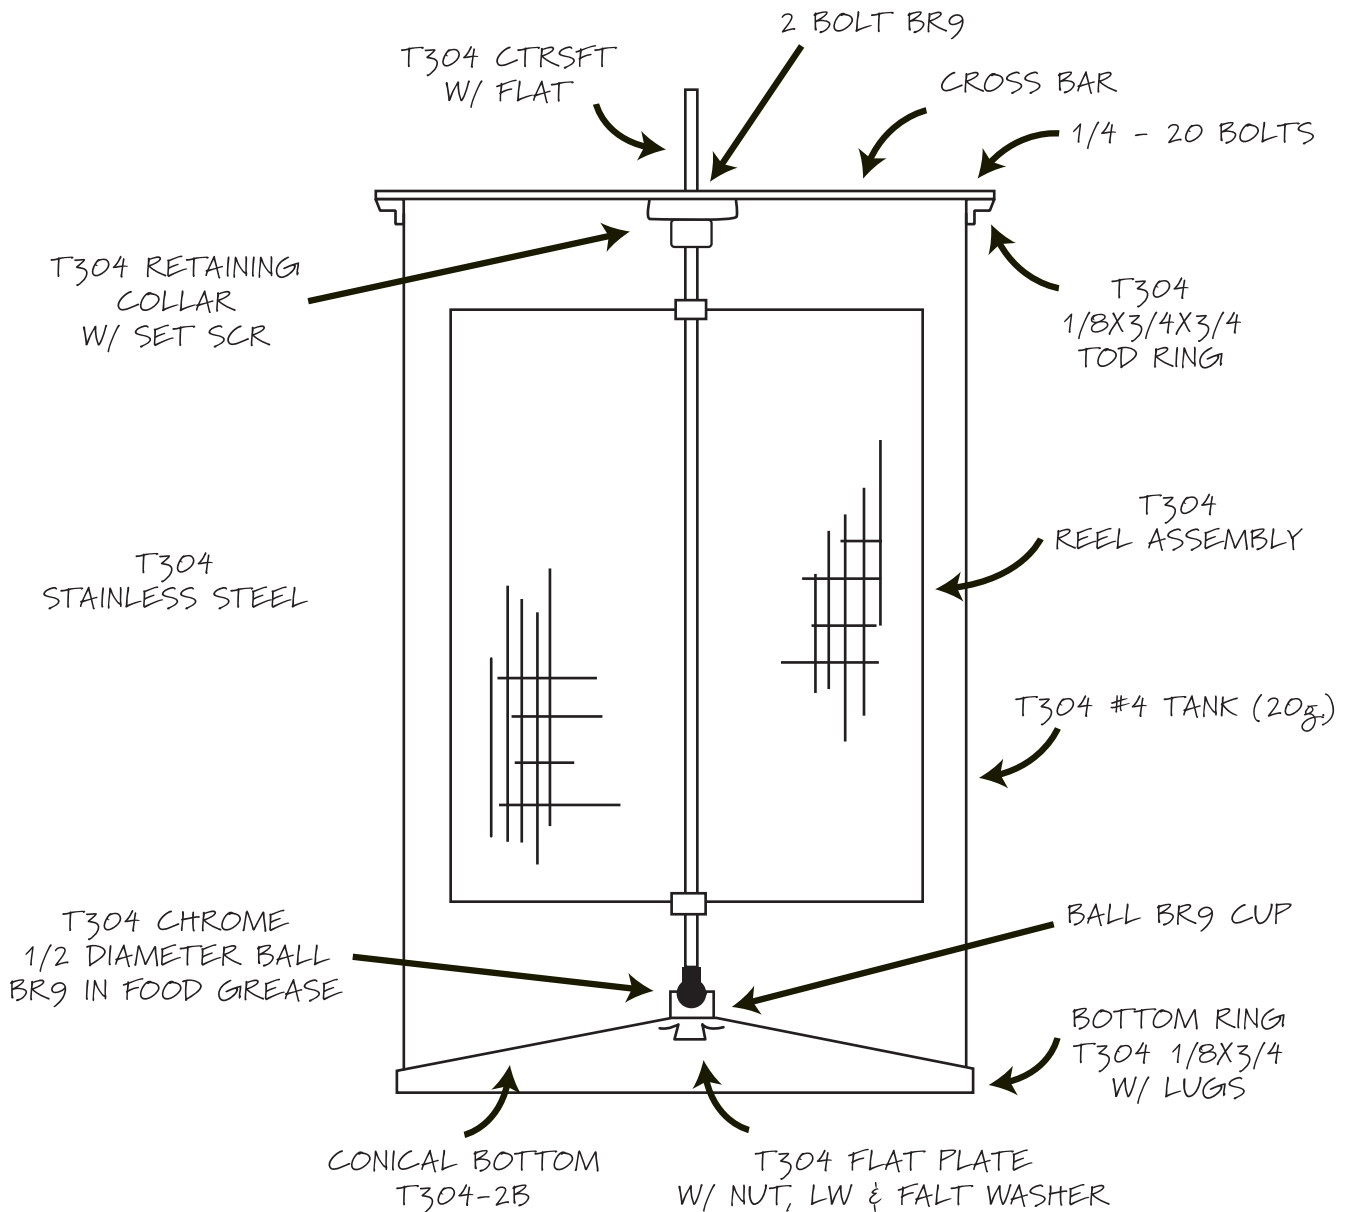

MAXANT
HONEY PROCESSING EQUIPMENT

www.maxantindustries.com
sales@maxantindustries.com
978-772-0576 or 978-772-BEES (2337)
978-772-6365 (fax)

ASSEMBLY: Model 3100 Hand & Power Extractor

IMPORTANT!

WHEN AND IF THE REEL IS REMOVED FOR CLEANING WITH HOT WATER, DO NOT LOSE THE 1/2 DIAMETER STAINLESS STEEL BALL. REFILL CUP WITH FOOD GREASE.